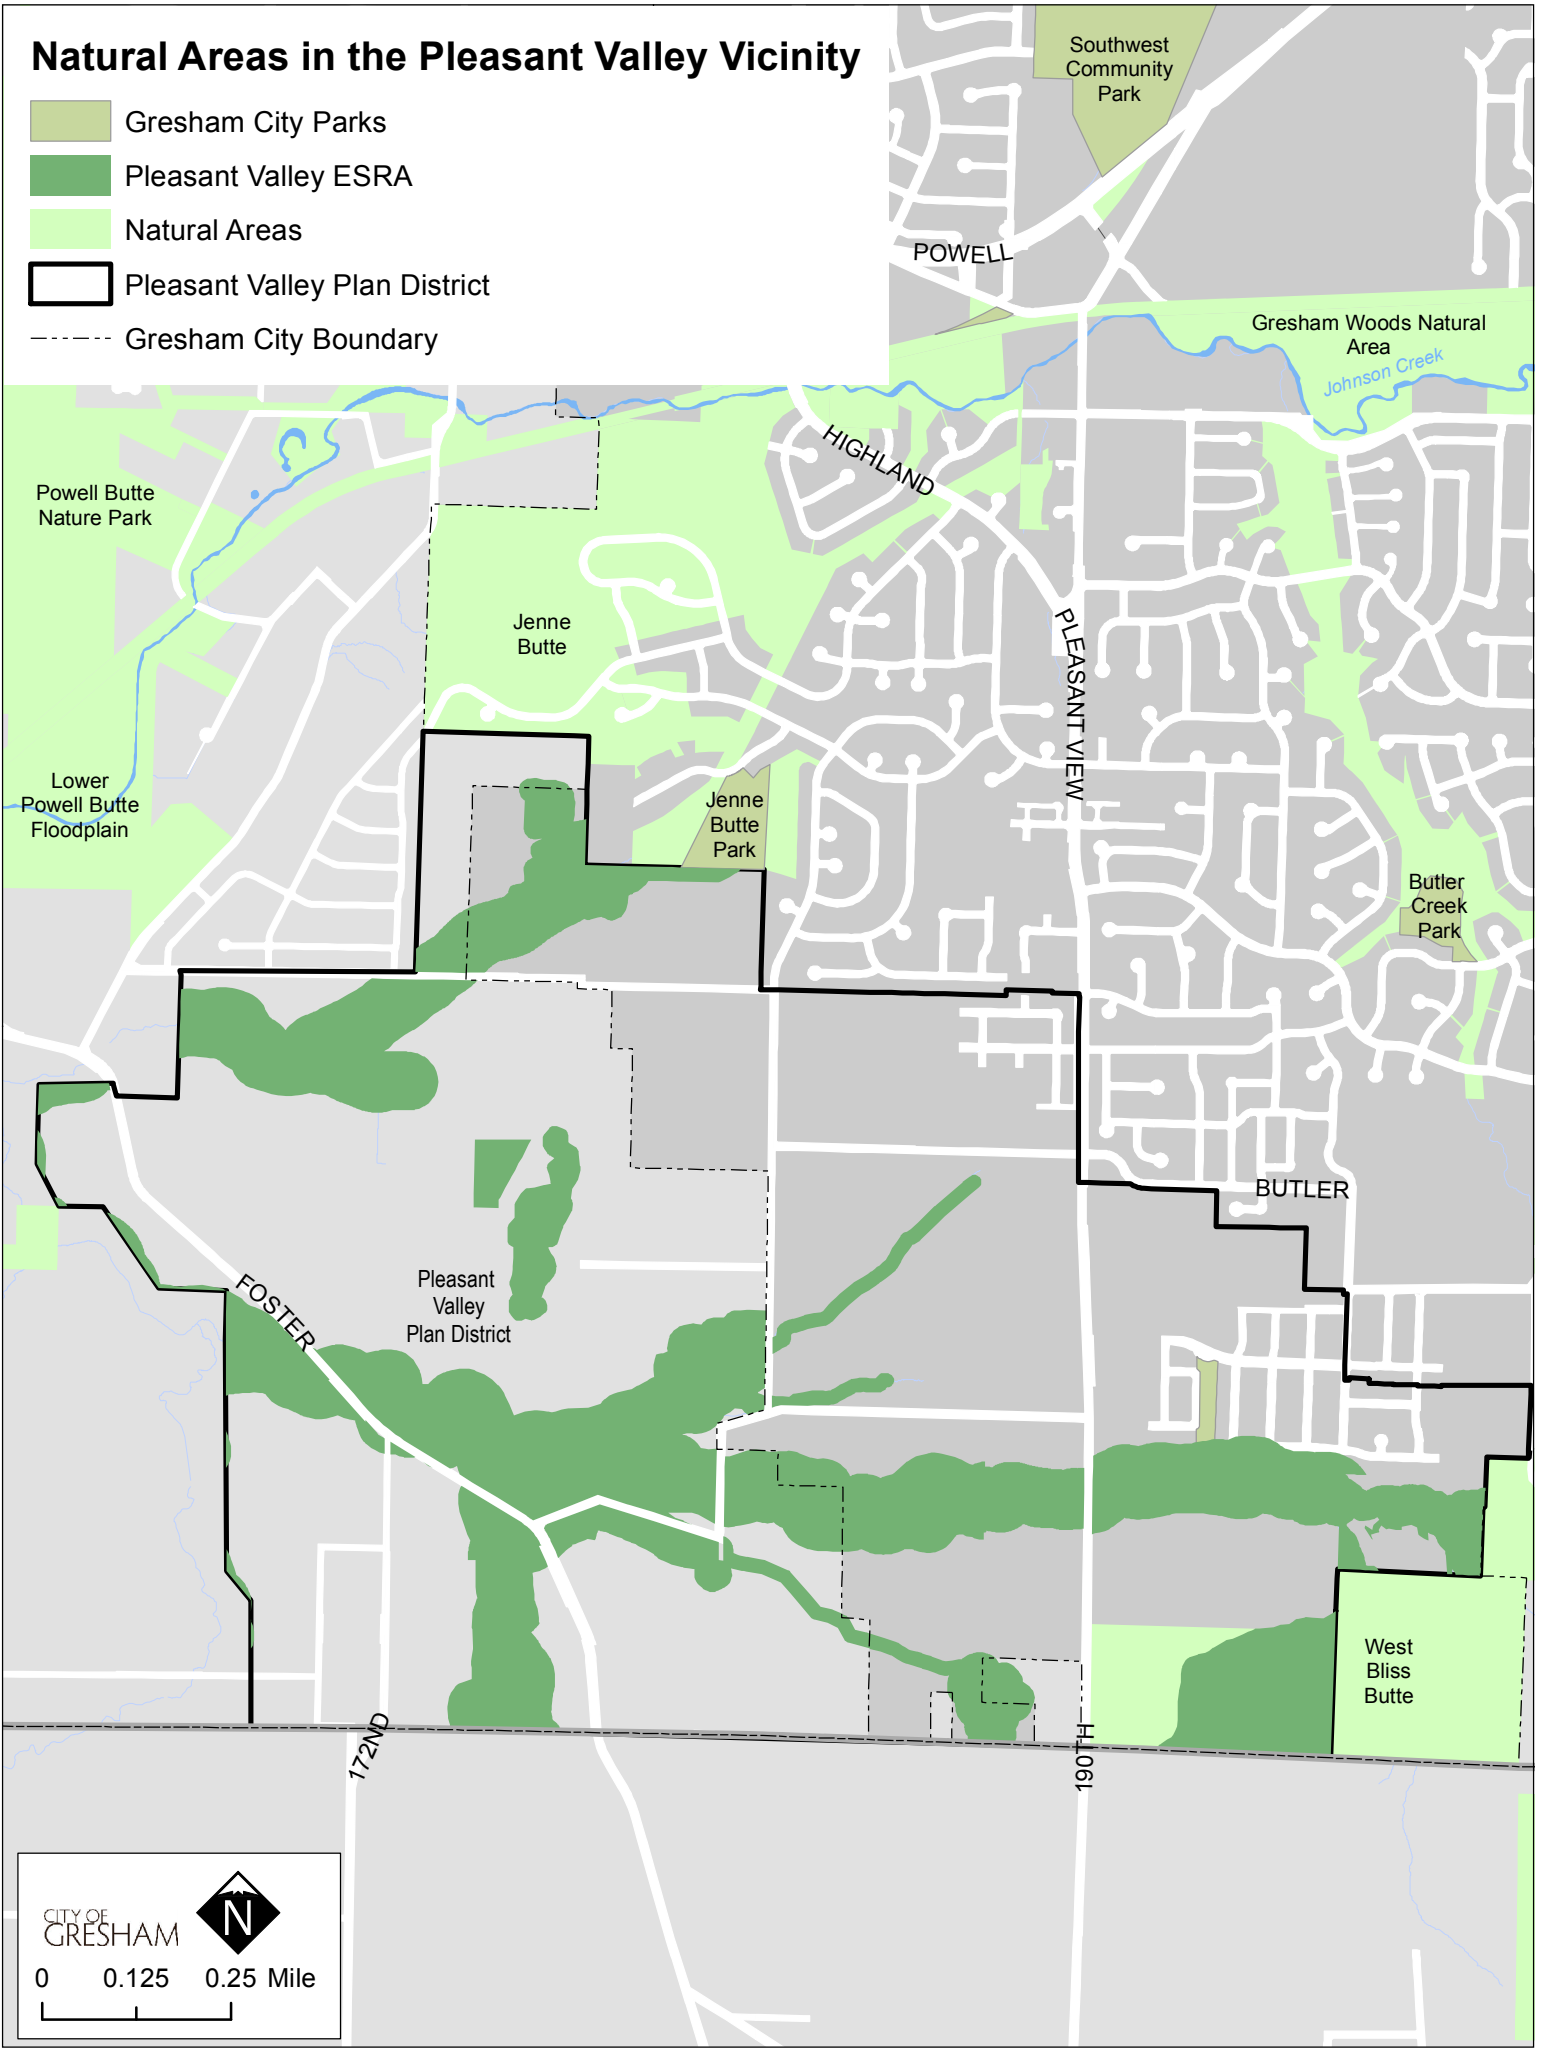

Natural Areas in the Pleasant Valley Vicinity

-  Gresham City Parks
-  Pleasant Valley ESRA
-  Natural Areas
-  Pleasant Valley Plan District
-  Gresham City Boundary

CITY OF GRESHAM

0 0.125 0.25 Mile